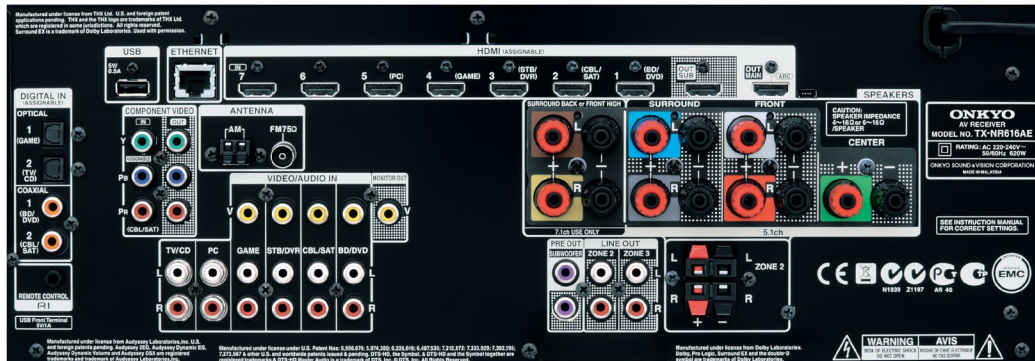

Video Section

Input Sensitivity/Output Level and Impedance	
Video	1.0Vp-p/75 Ω (Component Y) 0.7Vp-p/75 Ω (Component Pb/Cb, Pr/CR) 1.0Vp-p/75 Ω (Composite)
Component Video Frequency Response	
	5 Hz–100 MHz/+0 dB, -3 dB

Tuner Section

Tuning Frequency Range	
FM	87.5 MHz–108 MHz
AM	522 kHz–1,611 kHz 530 kHz–1,710 kHz
FM/AM Preset Memory	
	40 Stations

General

Power Supply	AC 220–240V~, 50/60 Hz
Power Consumption	620 W
Standby Power Consumption	0.2 W
Dimensions (W x H x D)	435 x 173.5 x 328 mm
Weight	11.0 kg

CARTON

Dimensions (W x H x D)	570 x 297 x 423 mm
Weight	13.5 kg

Supplied Accessories

- Indoor FM Antenna • AM Loop Antenna • Speaker Cable Labels
- Speaker Set-Up Microphone • Instruction Manual
- Quick Start Guide • Remote Controller • AA (R6) Batteries x 2

Onkyo Corporation, Kitahama Chuo Bldg, 2-2-22 Kitahama, Chuo-ku, Osaka 541-0041 JAPAN <http://www.onkyo.com/>
Australia: Amber Technology Ltd, Unit B, 5 Skyline Place, Frenchs Forest, NSW 2086, Sydney, AUSTRALIA Tel: +61-2-9452-8600 Fax: +61-2-9975-1368 <http://www.ambertech.com.au/>
e-mail: consumer@ambertech.com.au
New Zealand: Avalon Pacific Marketing Limited, 15c Vestey Drive, Mt Wellington, Auckland 1060, NEW ZEALAND Tel: +64-9-573-5933 Fax: +64-9-573-3720 <http://www.avalon.co.nz/>